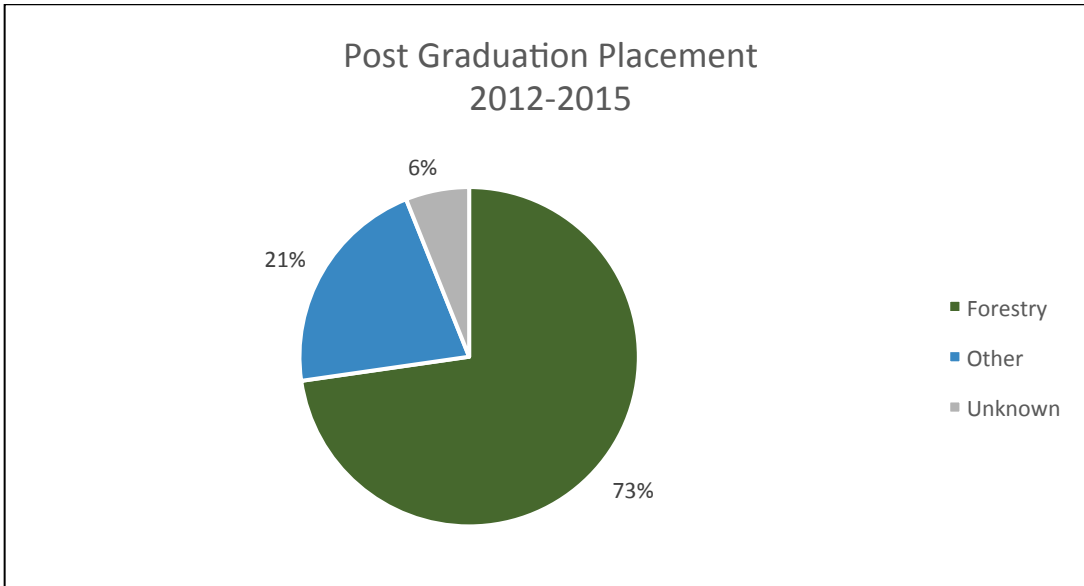

## Wayne Community College Forest Management Technology Graduates

Wayne Community College Forestry graduates have continued to succeed after graduation. In the past three academic years (2012-2015), thirty-three students have graduated since 2012, averaging 11 graduates per year. Seventy-three percent of graduates have found employment in the forestry field or continued education in forestry related fields while others have elected to pursue other avenues. Data for this summary was based off of student follow-ups.

This graph illustrates where forestry graduates are working.

Industry- forestry consultants, procurement, wood use facilities, site prep, mitigation, etc.

Government- Federal, State and local agencies

Right of Way- utility companies, contractors, etc.