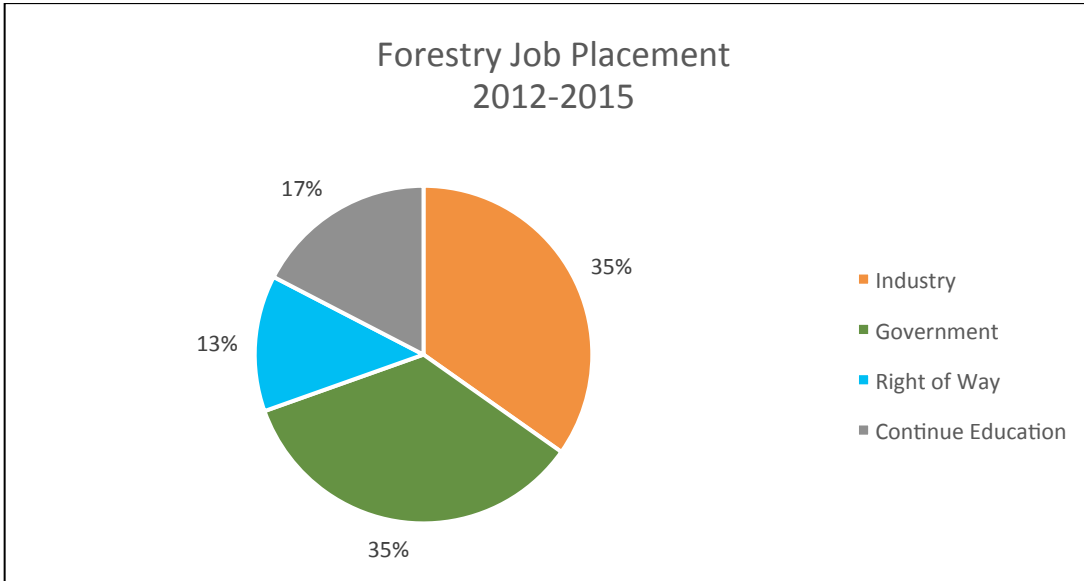

## Wayne Community College Forest Management Technology Graduates

Wayne Community College Forestry graduates have continued to succeed after graduation. In the past three academic years (2012-2015), thirty-three students have graduated since 2012, averaging 11 graduates per year. Seventy-three percent of graduates have found employment in the forestry field or continued education in forestry related fields while others have elected to pursue other avenues. Data for this summary was based off of student follow-ups.

This graph illustrates where forestry graduates are working.

Industry- forestry consultants, procurement, wood use facilities, site prep, mitigation, etc.

Government- Federal, State and local agencies

Right of Way- utility companies, contractors, etc.