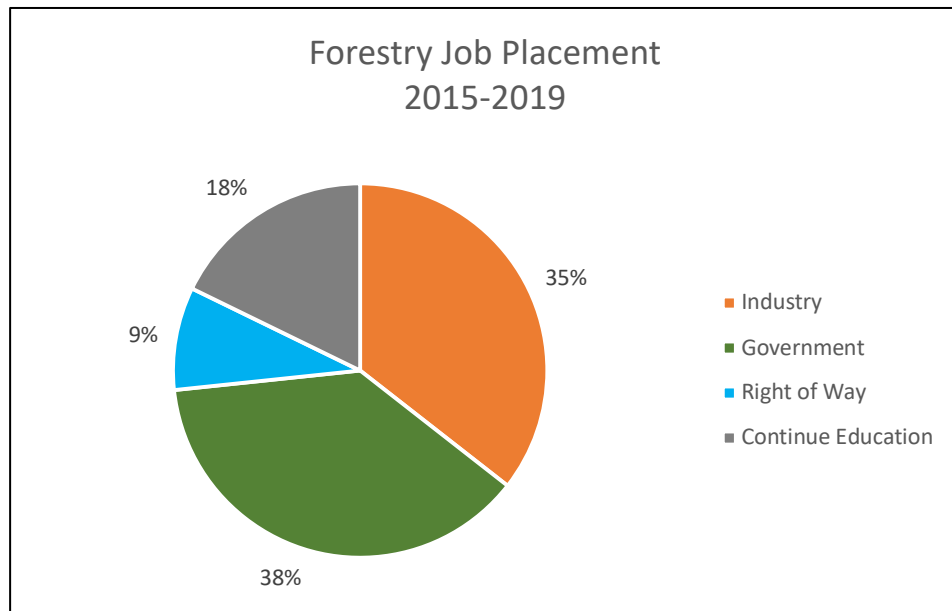

Wayne Community College Forest Management Technology Graduates

Wayne Community College Forestry graduates have continued to succeed after graduation. In the past five academic years (2015-2019), fifty-five students have graduated, averaging 11 graduates per year. Eighty-two percent of graduates have found employment in the forestry field or continued education in forestry related fields while others have elected to pursue other avenues. Data for this summary was based off of student follow-ups.

Industry - forestry consultants, procurement, wood use facilities, site prep, mitigation, etc.

Government - Federal, State and local agencies

Right of Way - utility companies, contractors, etc.

Continue Education - seeking additional education in forestry related fields