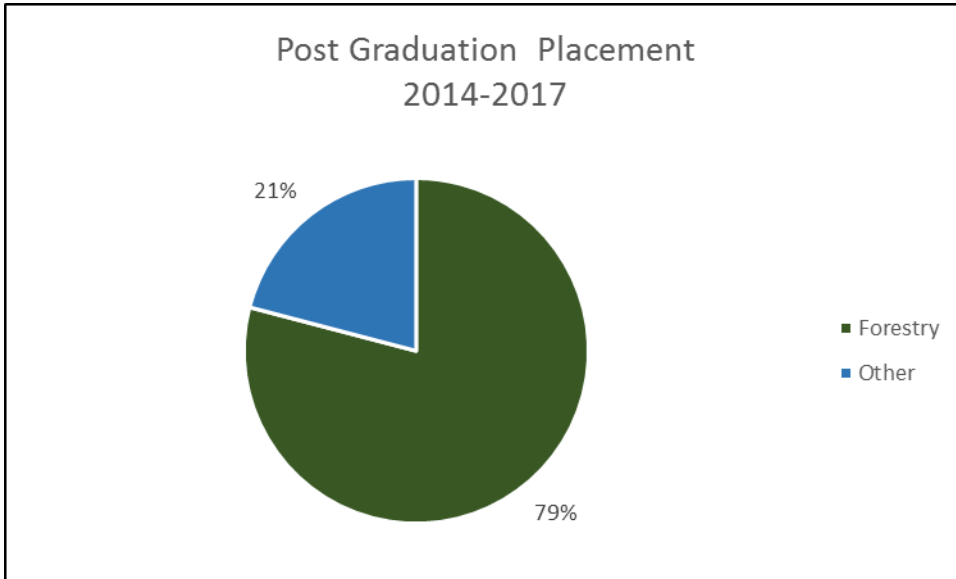

Wayne Community College Forest Management Technology Graduates

Wayne Community College Forestry graduates have continued to succeed after graduation. In the past four academic years (2014-2017), forty-three students have graduated since 2014, averaging 11 graduates per year. Seventy-nine percent of graduates have found employment in the forestry field or continued education in forestry related fields while others have elected to pursue other avenues. Data for this summary was based off of student follow-ups.

This graph illustrates where forestry graduates are working.

Industry- forestry consultants, procurement, wood use facilities, site prep, mitigation, etc.

Government- Federal, State and local agencies

Right of Way- utility companies, contractors, etc.