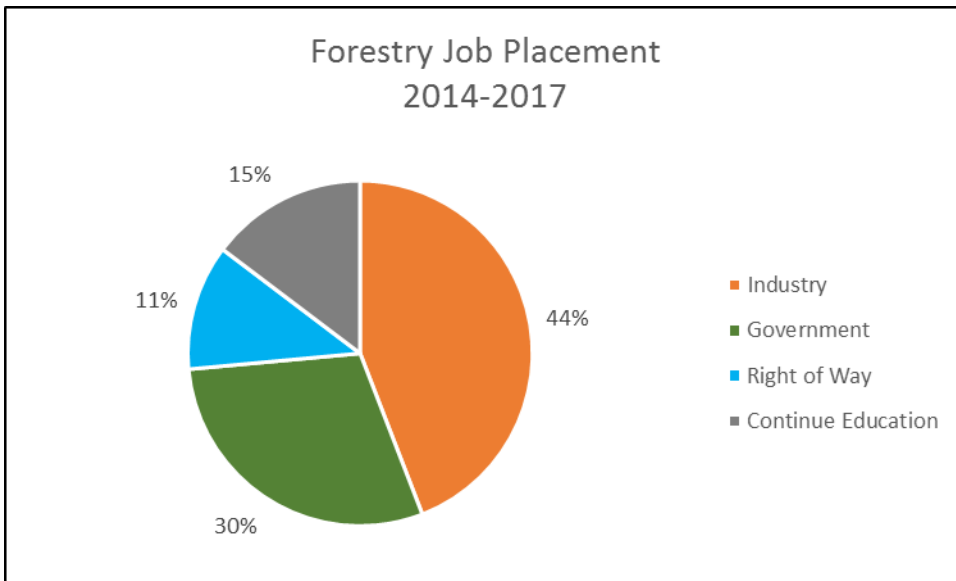

Wayne Community College Forest Management Technology Graduates

Wayne Community College Forestry graduates have continued to succeed after graduation. In the past four academic years (2014-2017), forty-three students have graduated since 2014, averaging 11 graduates per year. Seventy-nine percent of graduates have found employment in the forestry field or continued education in forestry related fields while others have elected to pursue other avenues. Data for this summary was based off of student follow-ups.

This graph illustrates where forestry graduates are working.

Industry- forestry consultants, procurement, wood use facilities, site prep, mitigation, etc.

Government- Federal, State and local agencies

Right of Way- utility companies, contractors, etc.