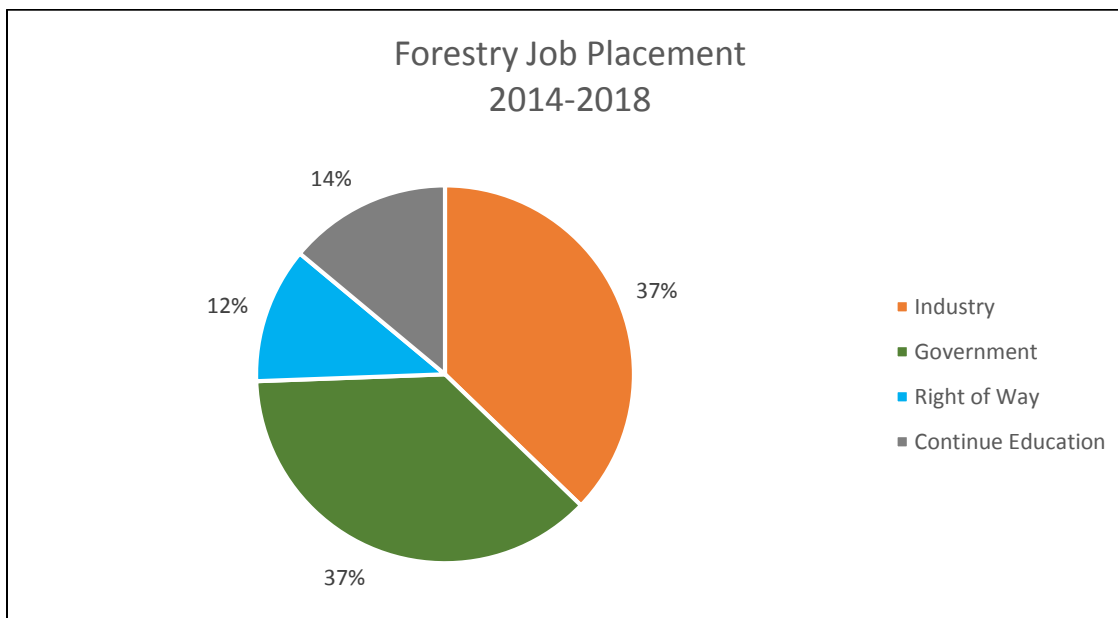

Wayne Community College Forest Management Technology Graduates

Wayne Community College Forestry graduates have continued to succeed after graduation. In the past five academic years (2014-2018), fifty-six students have graduated, averaging 11 graduates per year. Seventy-six percent of graduates have found employment in the forestry field or continued education in forestry related fields while others have elected to pursue other avenues. Data for this summary was based off of student follow-ups.

This graph illustrates where forestry graduates are working.

Industry- forestry consultants, procurement, wood use facilities, site prep, mitigation, etc.

Government- Federal, State and local agencies

Right of Way- utility companies, contractors, etc.