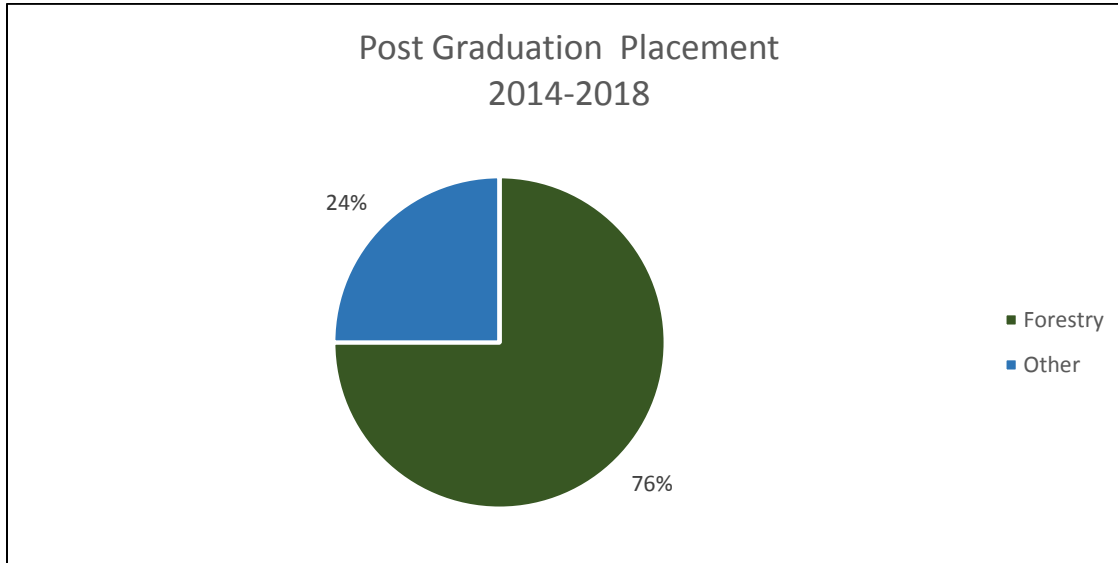

Wayne Community College Forest Management Technology Graduates

Wayne Community College Forestry graduates have continued to succeed after graduation. In the past five academic years (2014-2018), fifty-six students have graduated, averaging 11 graduates per year. Seventy-six percent of graduates have found employment in the forestry field or continued education in forestry related fields while others have elected to pursue other avenues. Data for this summary was based off of student follow-ups.

This graph illustrates where forestry graduates are working.

Industry- forestry consultants, procurement, wood use facilities, site prep, mitigation, etc.

Government- Federal, State and local agencies

Right of Way- utility companies, contractors, etc.